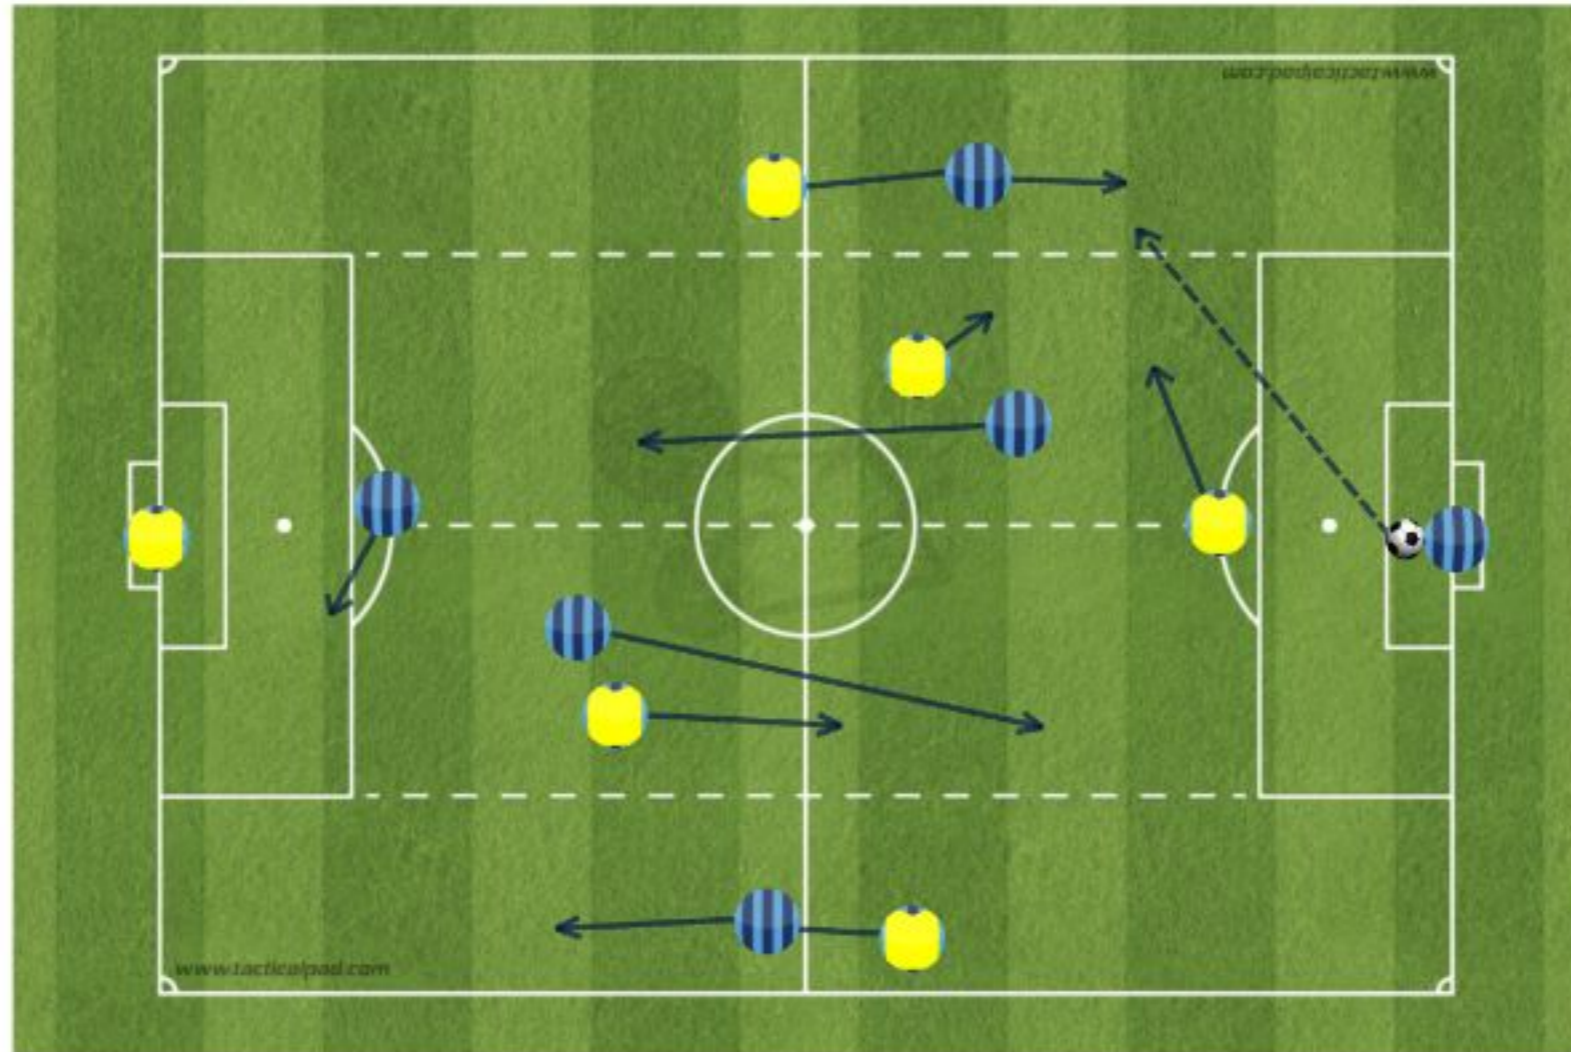

COMP 2

6v6 game using the central boxes as reference points for the 2 cms to support the switch by giving good angles.

cms play 2 touch