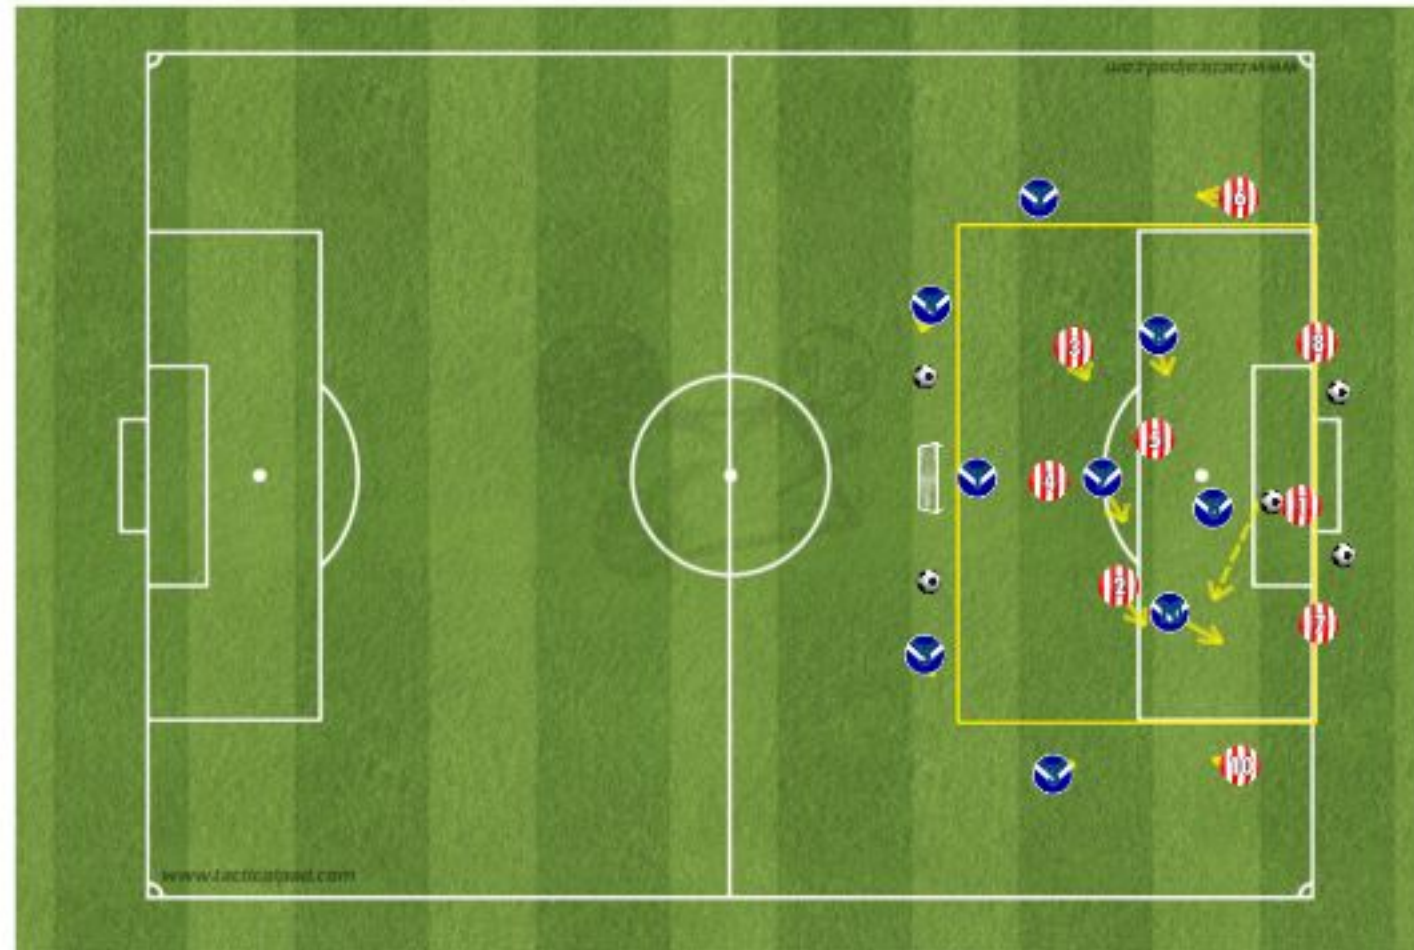

SUPPORT PLAYERS

Set up: Pitch ... 30x50m, cones, balls ...

Instructions: ... Play 4vs4 with 4 players and supporters attack ...

Coaching Points: ... Speed of decision, passing, play, attractive and precise scoring goals

Duration: 8x2 min.