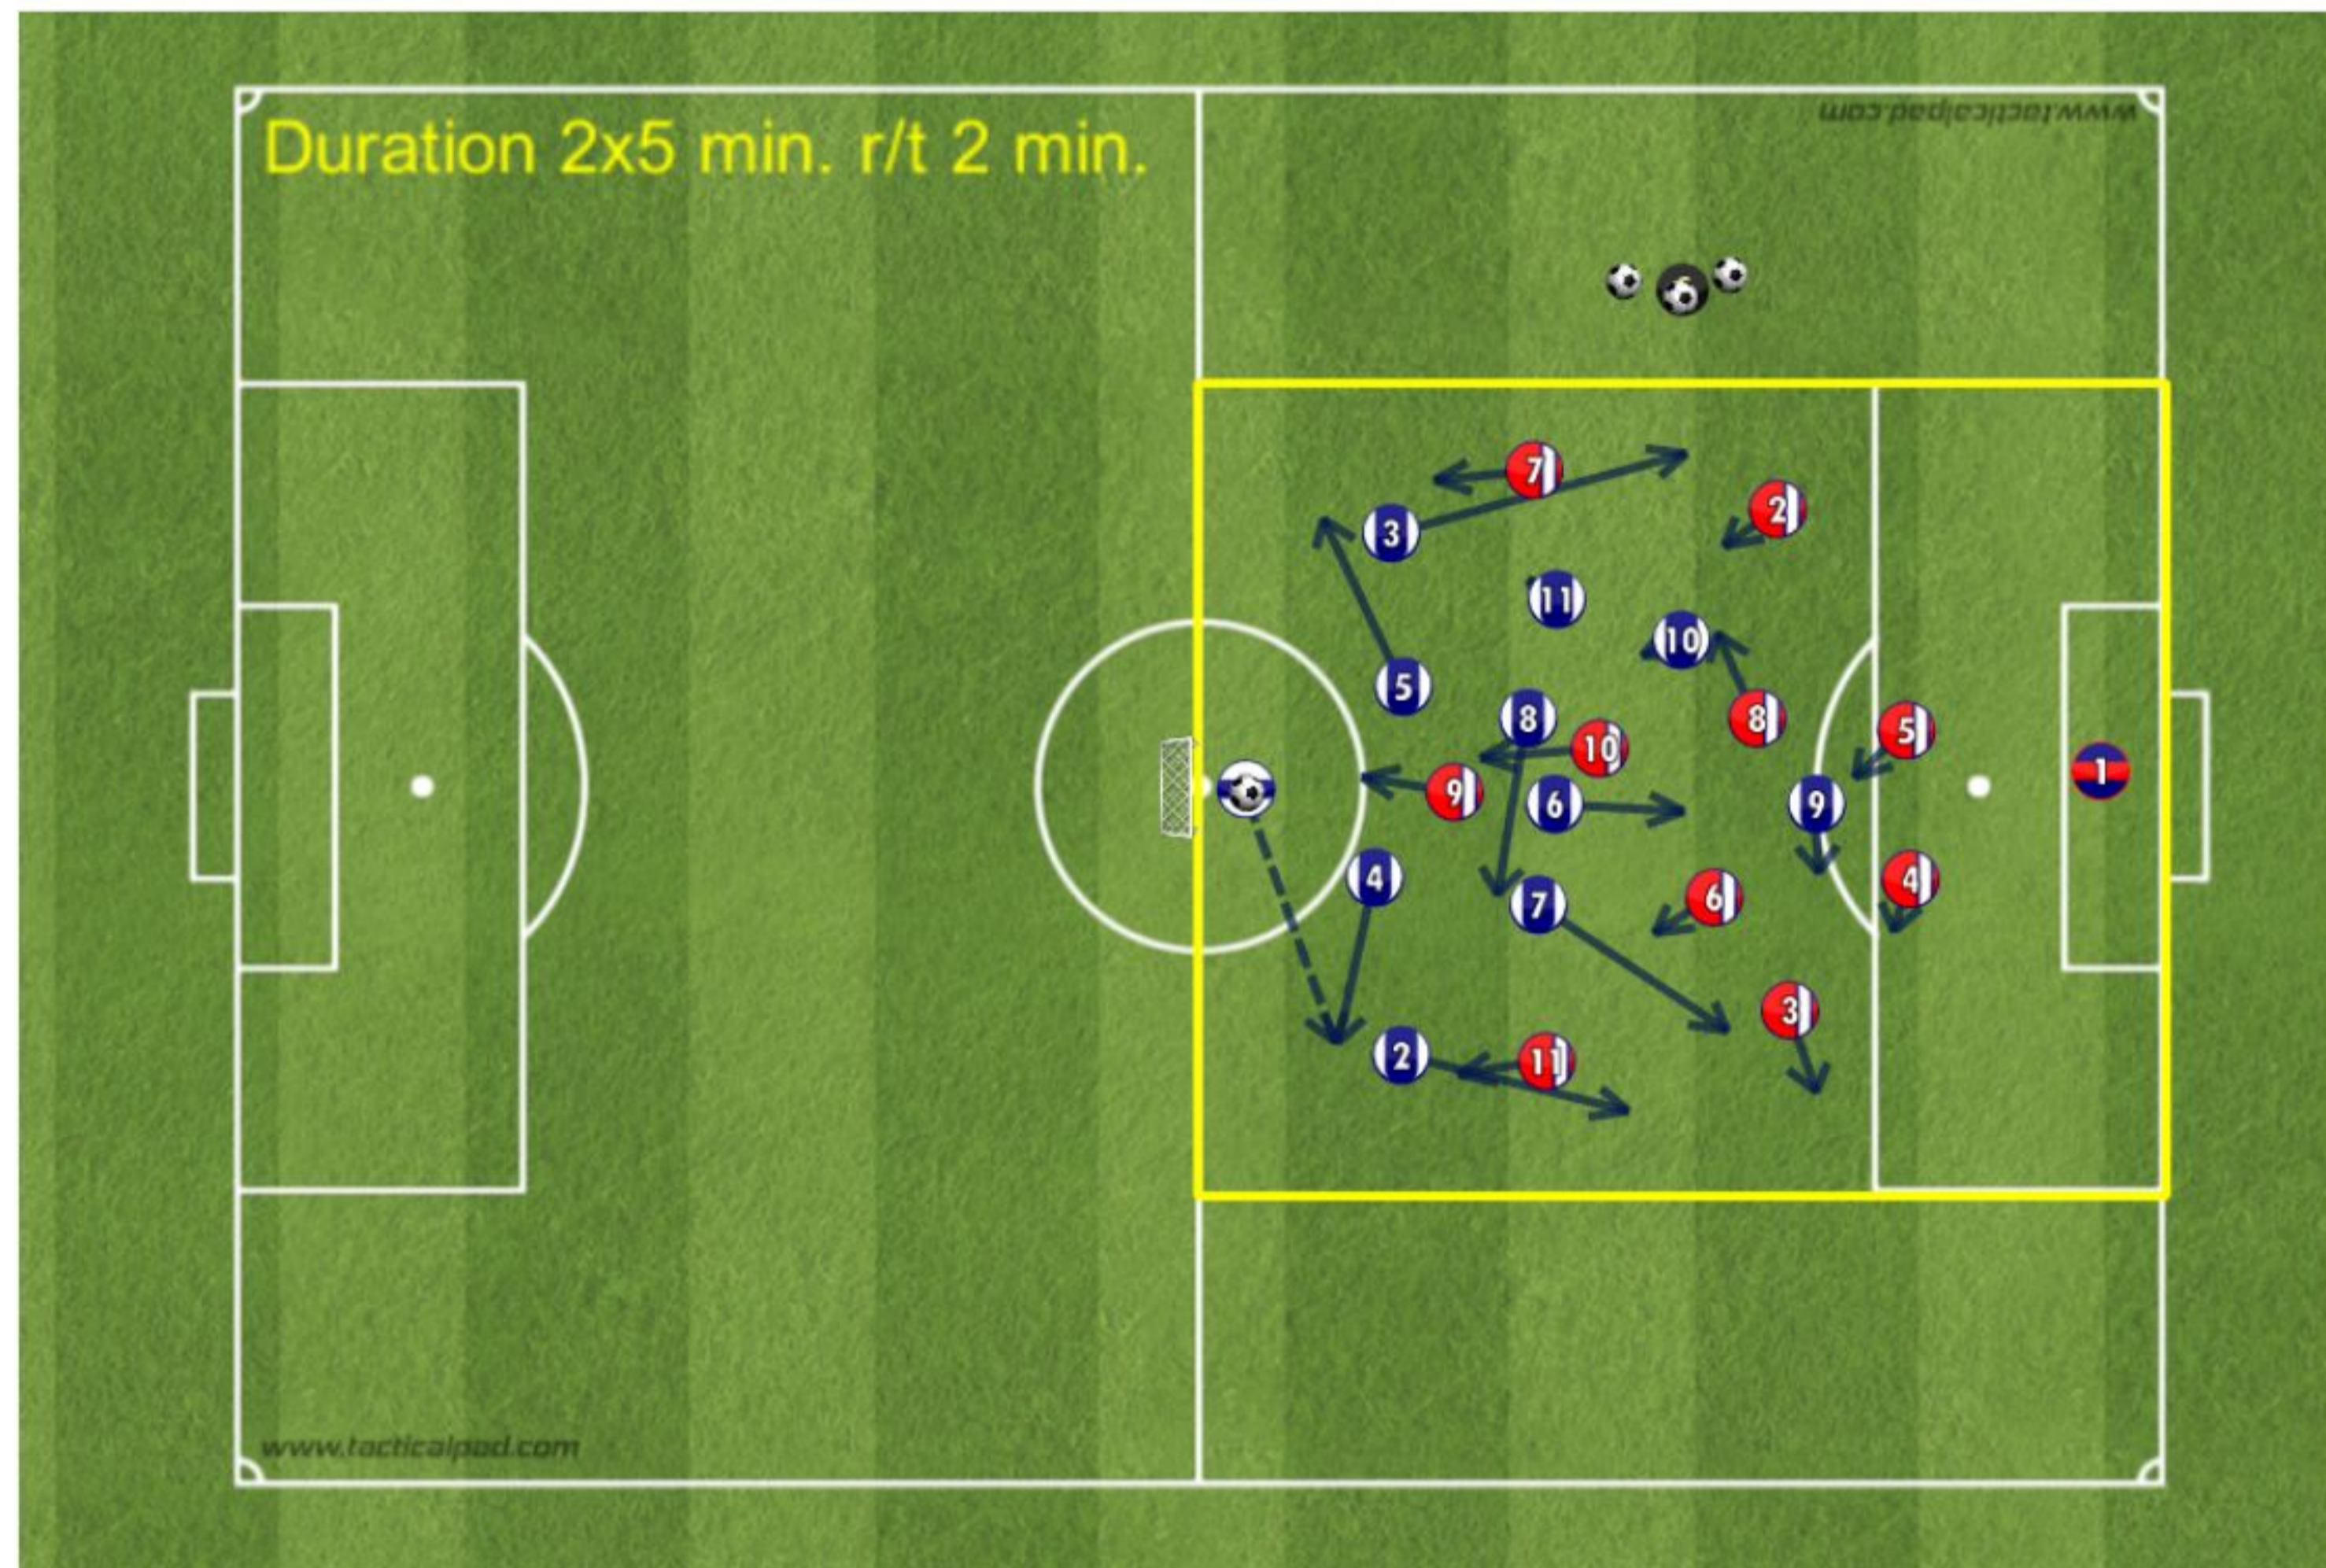

SPEED OF GAME

Set up: Pitch 50x45m, balls cones ...

Organization: The implementation of the principles of the game for the upcoming match with an emphasis on speed of execution.

Coaching points: - Speed of play
- Preactivation